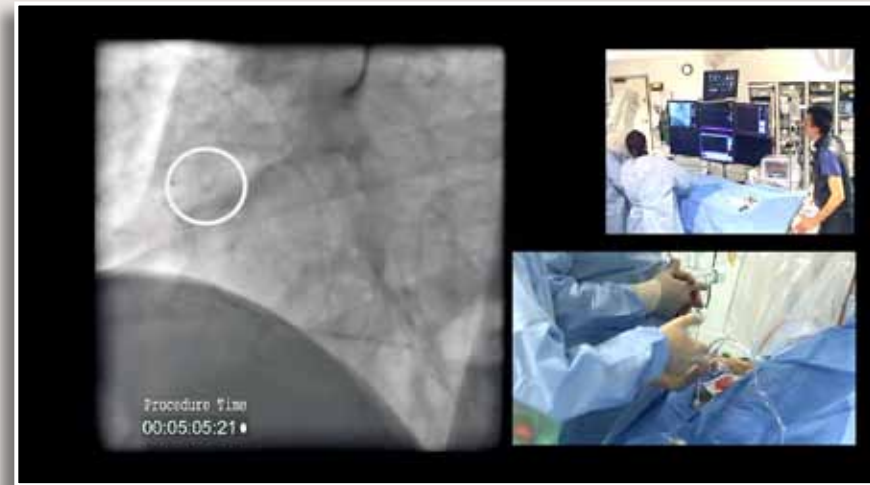

oxford medical illustration

BUILDING THE DIGITAL HOSPITAL –
Utilising I.T. for patient benefit

Shot: Sony XDCam/Canon EOS
Length: 12 mins
Mastered: H264 1080p Mpeg4
Distribution: OUH Youtube channel

oxford medical illustration

**MYOCARDIAL INFARCTION TRAINING FOR
HEALTHCARE PROFESSIONALS –**

Diagnosis and treatment of a Myocardial Infarction

Shot: Sony XDCam

Length: 12 mins

Mastered: H264 1080p Mpeg4 and 720p WMV

Distribution: Oxford Medical Illustration Youtube channel
and 10 x WMV CD copies

oxford medical illustration

PRIMARY ANGIOPLASTY TWENTY FOUR SEVEN –
Outline of the PCI service offered by Portsmouth NHS FT

Shot: Sony XDCam
Length: 7 Mins
Mastered: H264 1080p Mpeg4 and 720p WMV
Distribution: Oxford Medical Illustration Youtube channel and
10 x WMV CD copies